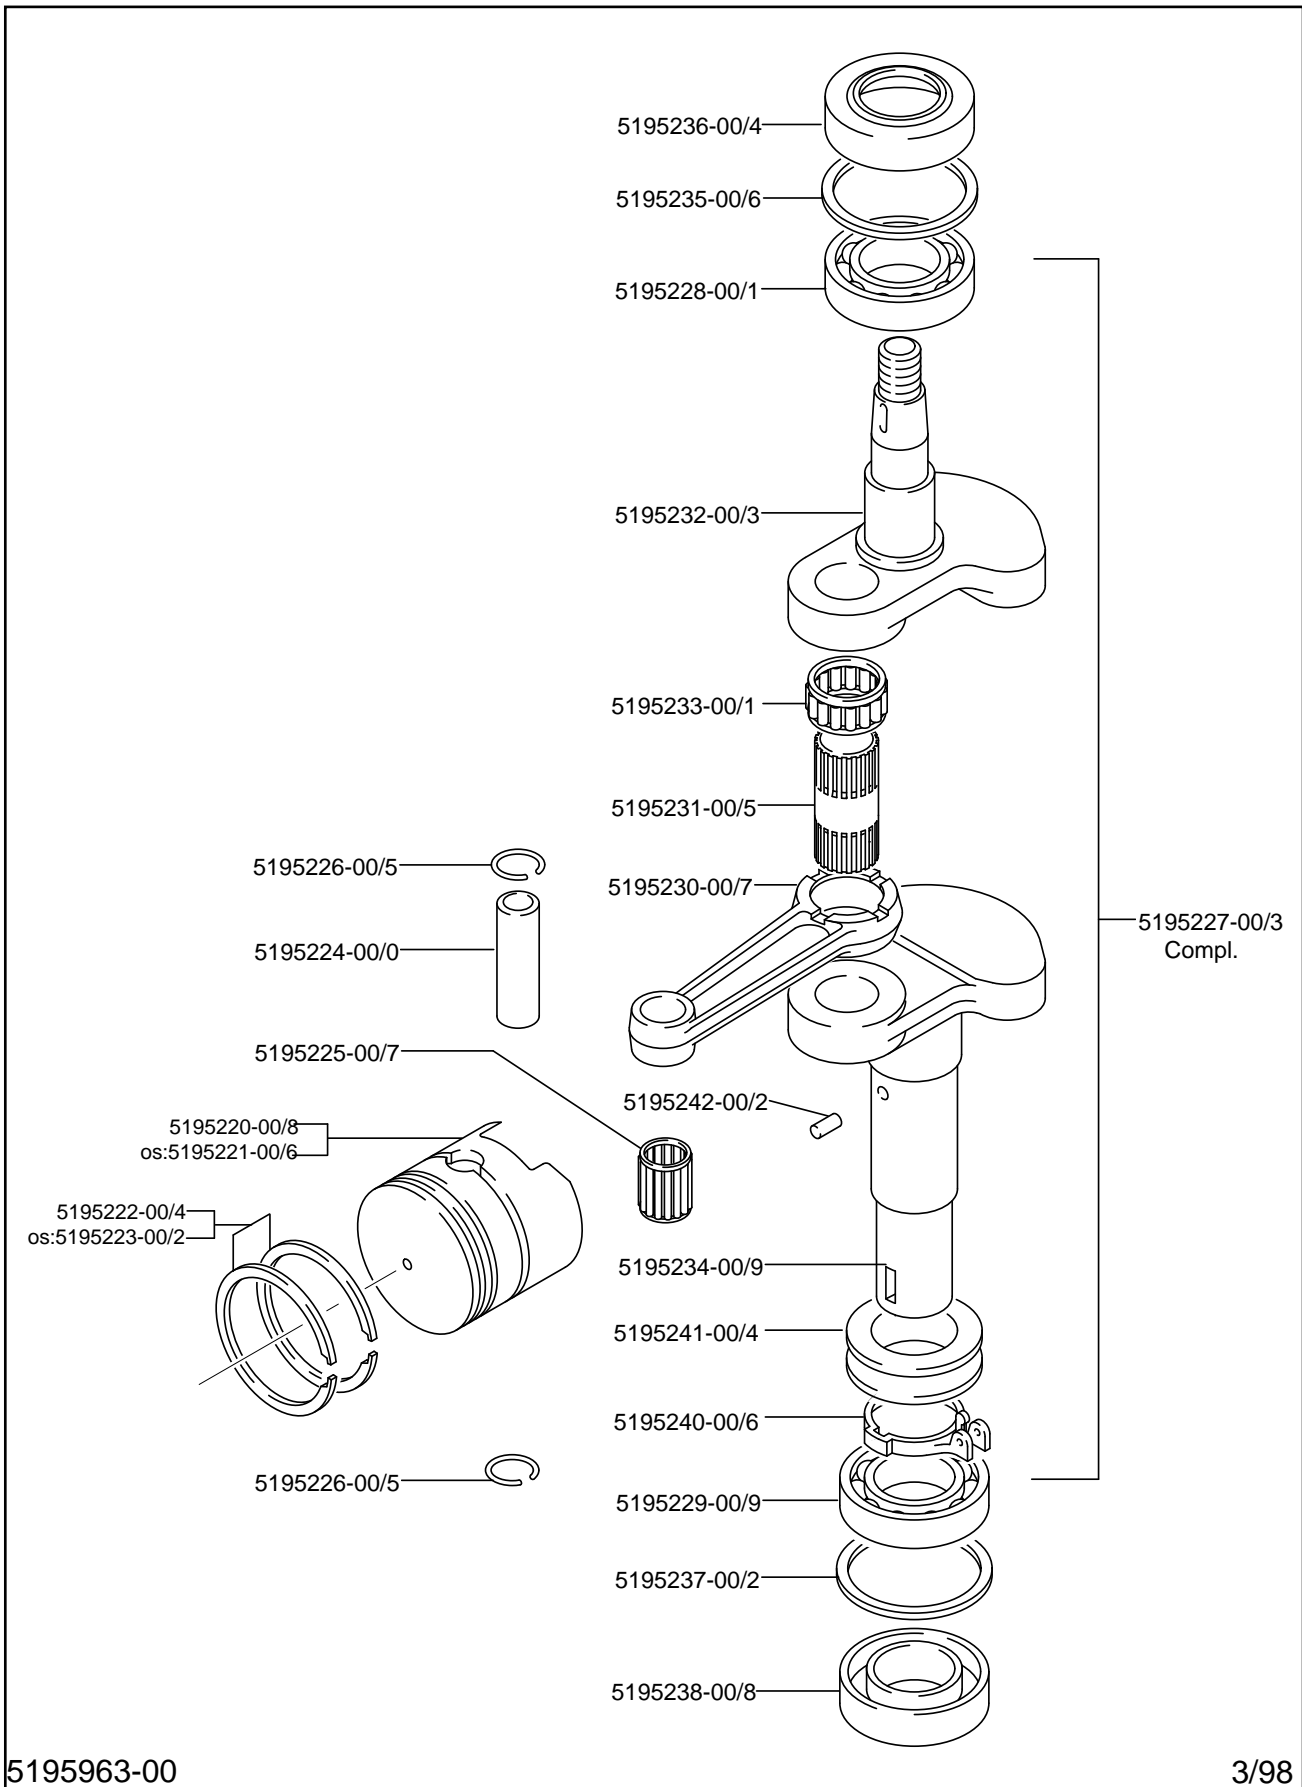

Illustrated Parts List

Suzuki Engine - M123X

Crankshaft

Illustrated Parts List

Suzuki Engine - M123x

Carburettor Controls